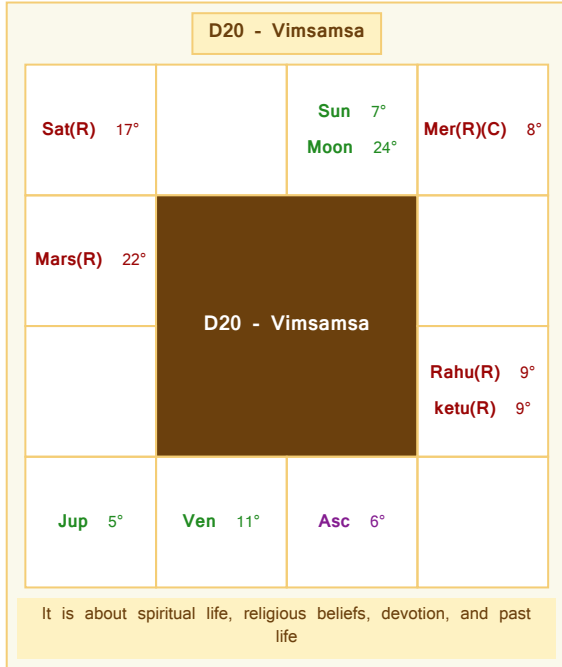

The most important wheel regarding married life, spouse, career and luck.

D10 - Dasamsa

		Rahu(R) 4°	
Jup 2°	D10 - Dasamsa		Asc 3° Ven 20°
			Sat(R) 24°
	ketu(R) 4°	Moon 27° Mer(R)(C) 4°	Mars(R) 11° Sun 19°

It's about career, work, promotion, and social status.

D12 - Dwadasamsa

	ketu(R) 11°		
Jup 27° Mer(R)(C) 23°	D12 - Dwadasamsa		
Sat(R) 28°			Asc 28°
	Moon 14°	Mars(R) 13° Rahu(R) 11°	Ven 7°

It is about parents, their life, health, and ancestors.

D16 - Shodasamsa

			Asc 17°
	D16 - Shodasamsa		
Sat(R) 8° Mer(R)(C) 1°			
Moon 19° Mars(R) 17° Ven 9°		Jup 16°	Rahu(R) 25° ketu(R) 25°

It's about vehicles, luxuries, and a luxurious life.

✦ Divisional Charts ✦