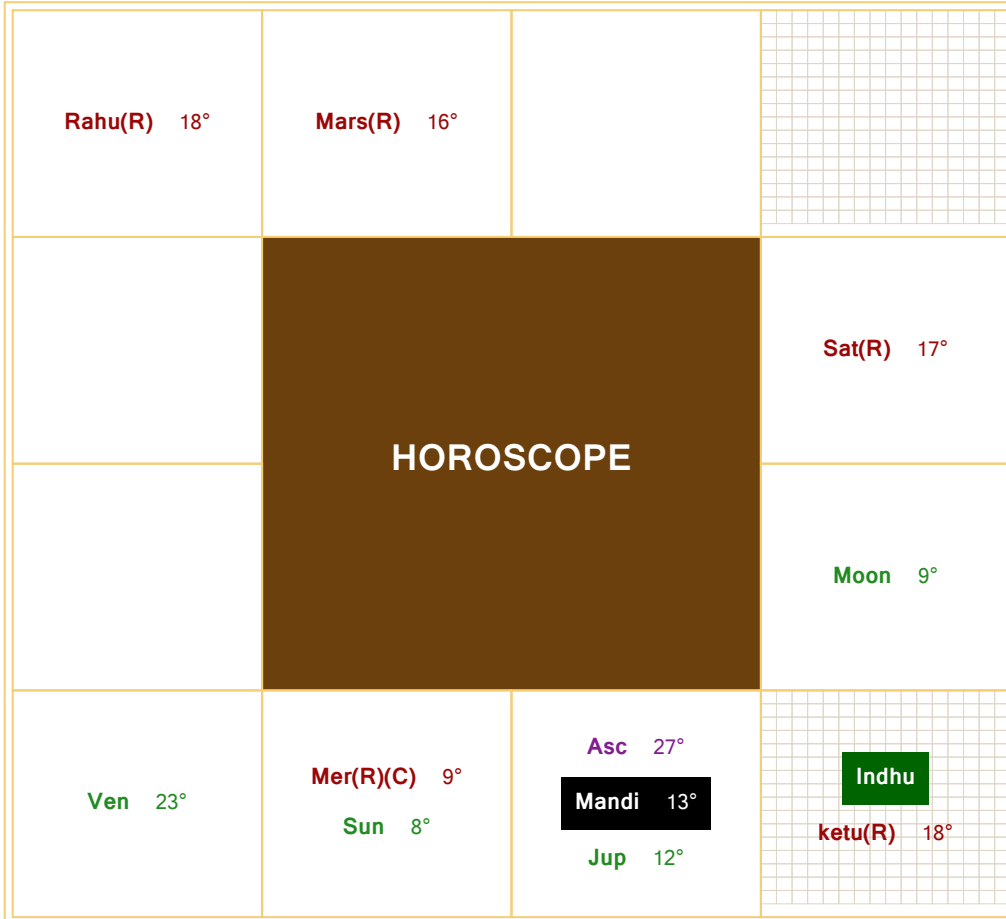

Planet	Star / Patham	Tara	Degree	Rasi Degree
Sat	Revati 1	Saathaka	348° 22'	18° 22'
Rahu	Shatabhisha 1	Vibath	309° 43'	9° 43'
ketu	Magha 3	Vadhai	129° 43'	9° 43'

CHAPTER 4

Horoscope & Divisional Charts

In This Chapter:

- Personal Vedic birth charts
- Multi-divisional astrological charts

✦ Horoscope ✦

✦ Divisional Charts ✦

D1 - Rasi

Rahu(R) 18°	Mars(R) 16°		
D1 - Rasi		Sat(R) 17°	
		Moon 9°	
Ven 23°	Mer(R)(C) 9° Sun 8°	Asc 27° Jup 12°	ketu(R) 18°

The main chakra used to examine one's general life, personality, health, and reputation

D2 - Hora

D2 - Hora		Mars(R) 2°	
		Sun 16°	
		Ven 16°	
		Sat(R) 5°	
		Rahu(R) 7°	
		ketu(R) 7°	

It is about wealth, financial situation, income and family life.