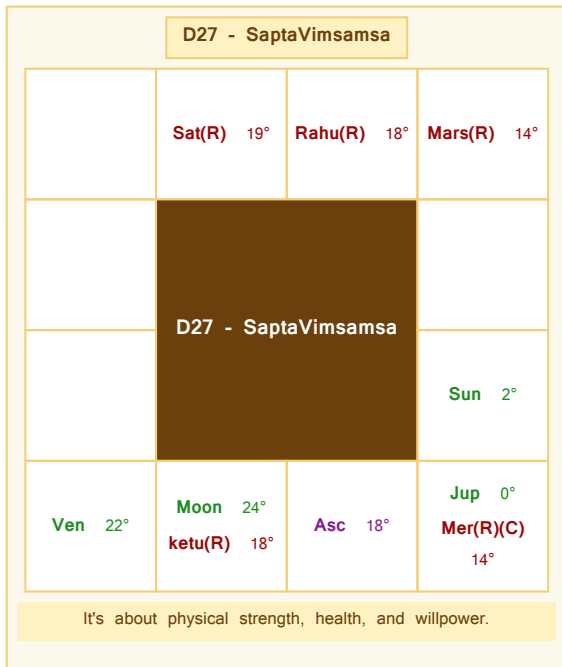

The most important wheel regarding married life, spouse, career and luck.

D10 - Dasamsa

		Rahu(R) 4°	
Jup 2°	D10 - Dasamsa		Asc 3° Ven 20°
			Sat(R) 24°
	ketu(R) 4°	Moon 27° Mer(R)(C) 4°	Mars(R) 11° Sun 19°

It's about career, work, promotion, and social status.

D12 - Dwadasamsa

	ketu(R) 11°		
Jup 27° Mer(R)(C) 23°	D12 - Dwadasamsa		
Sat(R) 28°			Asc 28°
	Moon 14°	Mars(R) 13° Rahu(R) 11°	Ven 7°

It is about parents, their life, health, and ancestors.

D16 - Shodasamsa

			Asc 17°
	D16 - Shodasamsa		
Sat(R) 8° Mer(R)(C) 1°			
Moon 19° Mars(R) 17° Ven 9°		Jup 16°	Rahu(R) 25° ketu(R) 25°

It's about vehicles, luxuries, and a luxurious life.

✦ Divisional Charts ✦