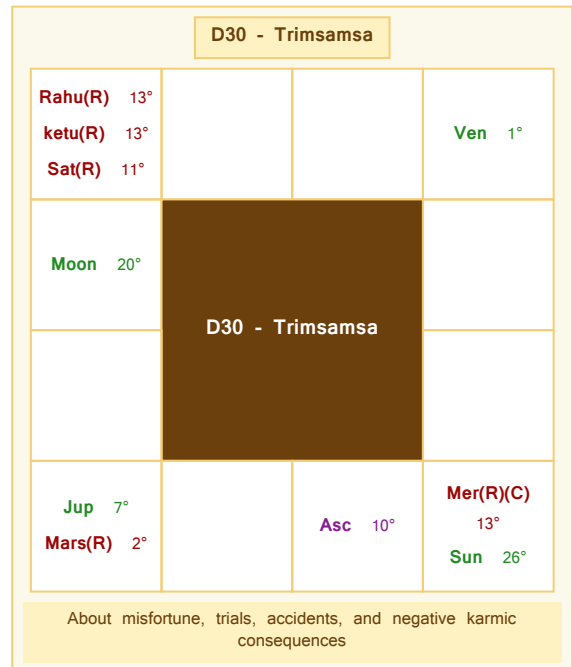

The most important wheel regarding married life, spouse, career and luck.

D10 - Dasamsa

		Rahu(R) 4°	
Jup 2°	D10 - Dasamsa		Asc 3° Ven 20°
			Sat(R) 24°
	ketu(R) 4°	Moon 27° Mer(R)(C) 4°	Mars(R) 11° Sun 19°

It's about career, work, promotion, and social status.

D12 - Dwadasamsa

	ketu(R) 11°		
Jup 27° Mer(R)(C) 23°	D12 - Dwadasamsa		
Sat(R) 28°			Asc 28°
	Moon 14°	Mars(R) 13° Rahu(R) 11°	Ven 7°

It is about parents, their life, health, and ancestors.

D16 - Shodasamsa

			Asc 17°
	D16 - Shodasamsa		
Sat(R) 8° Mer(R)(C) 1°			
Moon 19° Mars(R) 17° Ven 9°		Jup 16°	Rahu(R) 25° ketu(R) 25°

It's about vehicles, luxuries, and a luxurious life.

✦ Divisional Charts ✦