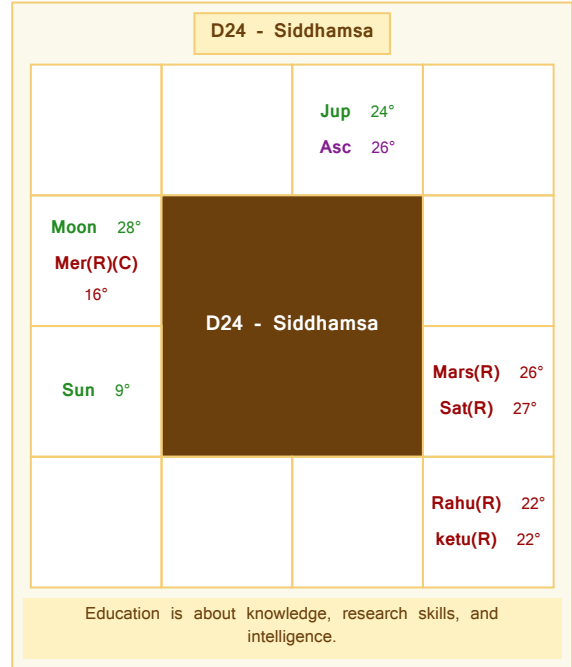

The most important wheel regarding married life, spouse, career and luck.

D10 - Dasamsa

		Rahu(R) 4°	
Jup 2°	D10 - Dasamsa		Asc 3° Ven 20°
			Sat(R) 24°
	ketu(R) 4°	Moon 27° Mer(R)(C) 4°	Mars(R) 11° Sun 19°

It's about career, work, promotion, and social status.

D12 - Dwadasamsa

	ketu(R) 11°		
Jup 27° Mer(R)(C) 23°	D12 - Dwadasamsa		
Sat(R) 28°			Asc 28°
	Moon 14°	Mars(R) 13° Rahu(R) 11°	Ven 7°

It is about parents, their life, health, and ancestors.

D16 - Shodasamsa

			Asc 17°
	D16 - Shodasamsa		
Sat(R) 8° Mer(R)(C) 1°			
Moon 19° Mars(R) 17° Ven 9°		Jup 16°	Rahu(R) 25° ketu(R) 25°

It's about vehicles, luxuries, and a luxurious life.

✦ Divisional Charts ✦