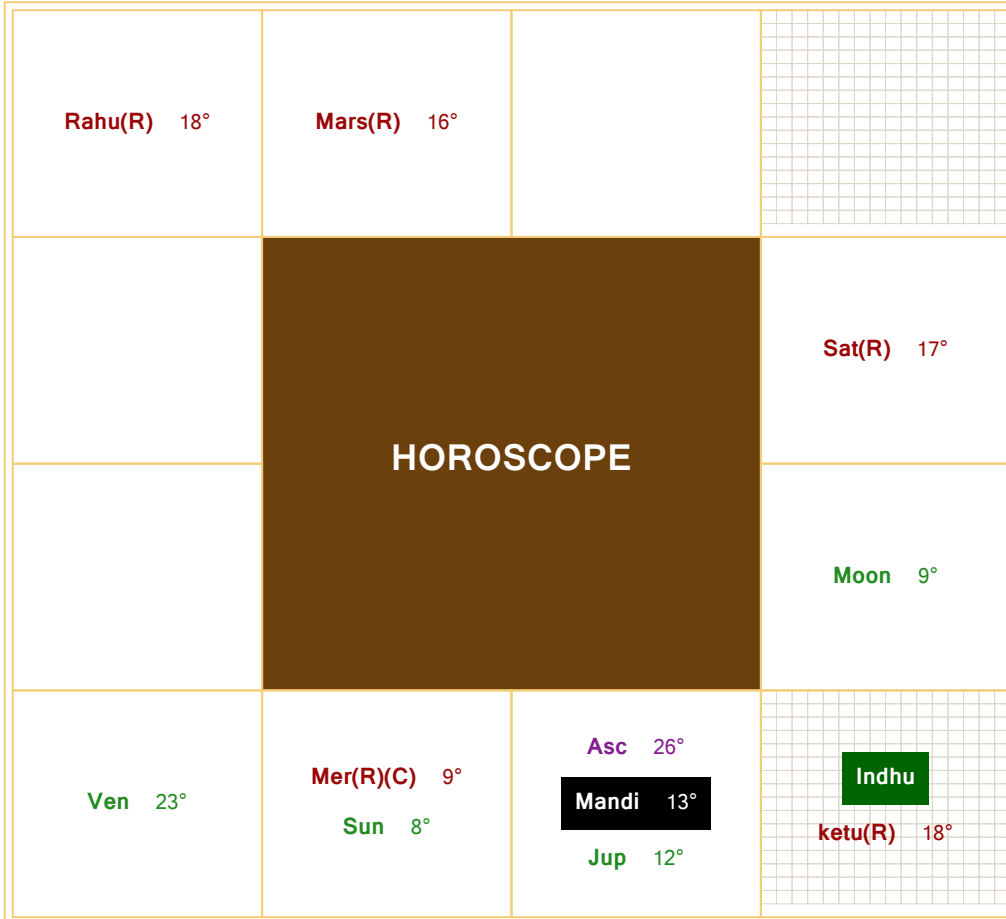

✦ Horoscope ✦