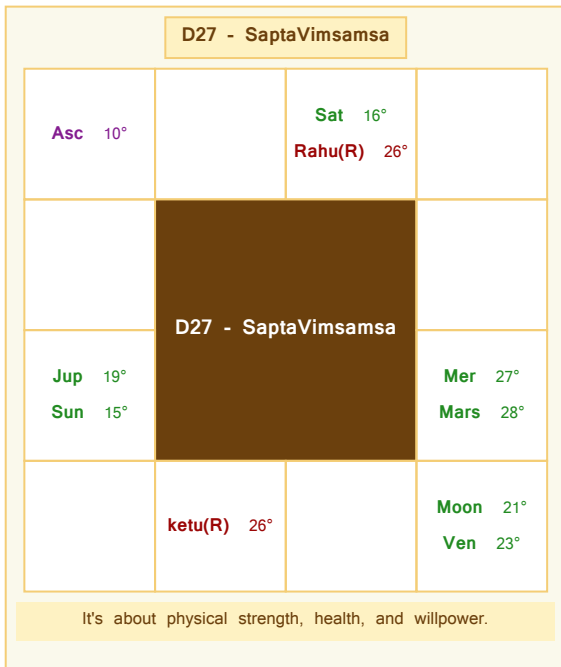

The most important wheel regarding married life, spouse, career and luck.

D10 - Dasamsa

Jup 7°	Asc 13° Rahu(R) 27°	Sat 4°	
Ven 24° Moon 13°	D10 - Dasamsa		Sun 26°
			ketu(R) 27° Mars 8° Mer 1°

It's about career, work, promotion, and social status.

D12 - Dwadasamsa

	Ven 17°	Rahu(R) 15° Asc 21°	
	D12 - Dwadasamsa		Jup 8° Moon 16°
Sun 7°			
	Mars 16° ketu(R) 15°	Mer 25° Sat 11°	

It is about parents, their life, health, and ancestors.

D16 - Shodasamsa

	Jup 11°		Mer 14° Sun 29°
Asc 8° Ven 3° Mars 1°	D16 - Shodasamsa		
Moon 21° Rahu(R) 20° ketu(R) 20°			Sat 24°

It's about vehicles, luxuries, and a luxurious life.

✦ Divisional Charts ✦

✦ Divisional Charts ✦